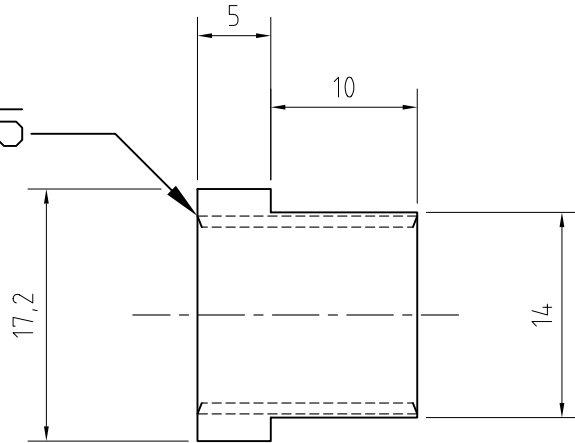

M12 × 1,5

× 2

Drawn by:	MS	Scale:	Item:	Fuel rail end fittings
Date:		mm	Material:	Stainless steel