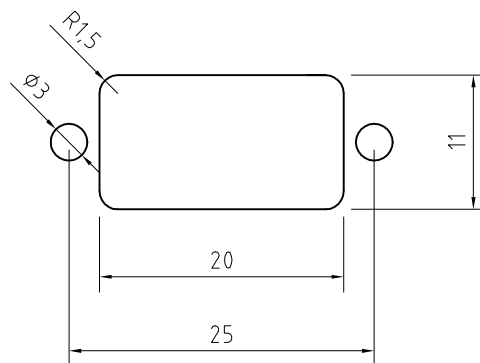

Up  
(backside of frontplate)

Drawn by: MS	Scale:	Item: DB9 cutout
Date:	mm	Material: Frontplate Hammond 1455N1601