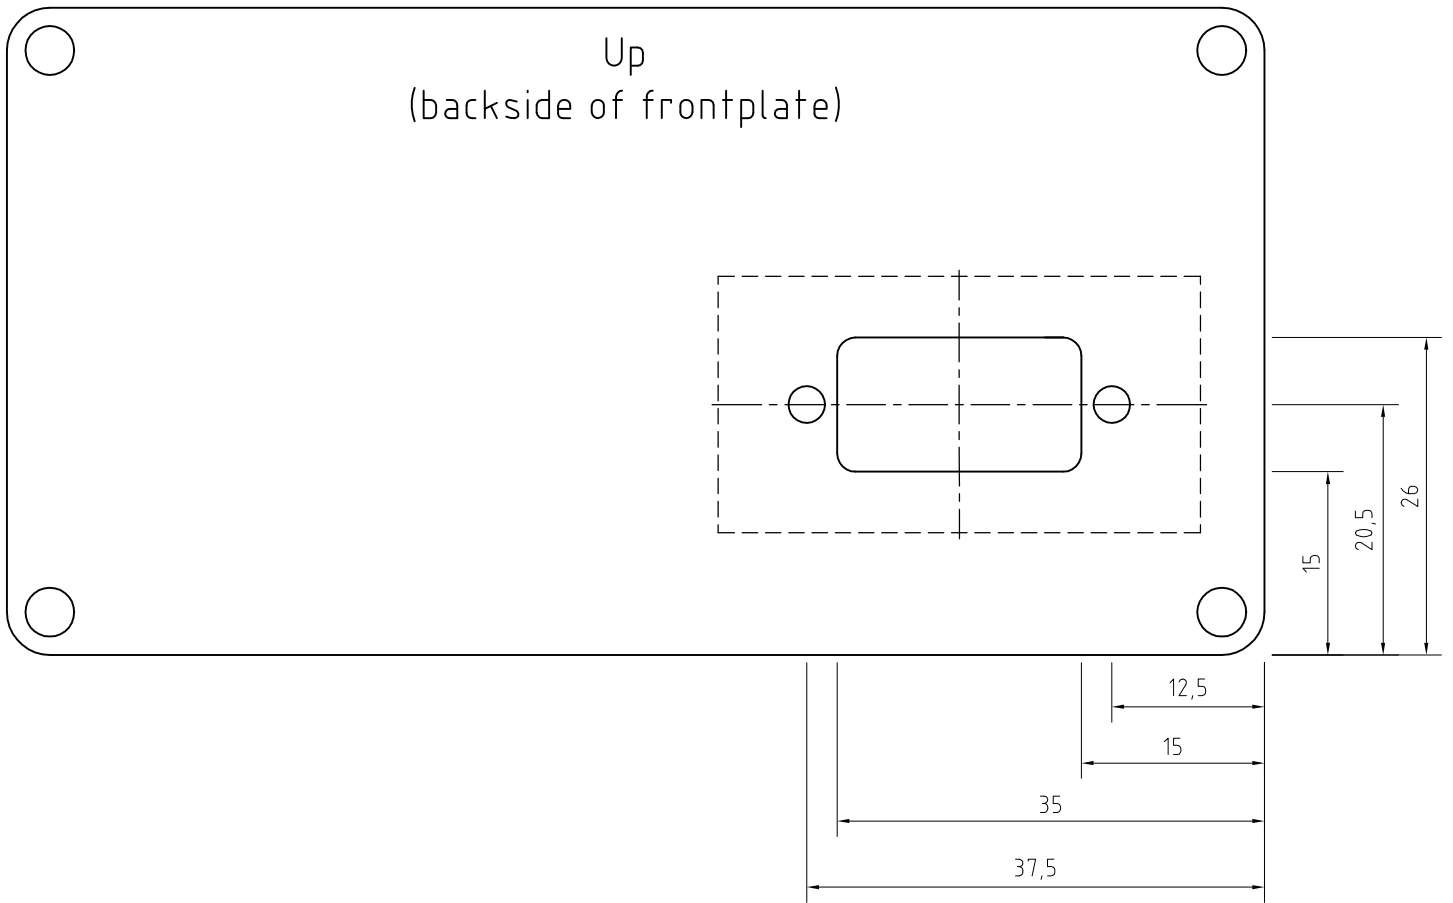

Up  
(backside of frontplate)

Drawn by: MS	Scale:	Item: DB9 cutout
Date:	mm	Material: Frontplate Hammond 1455N1601